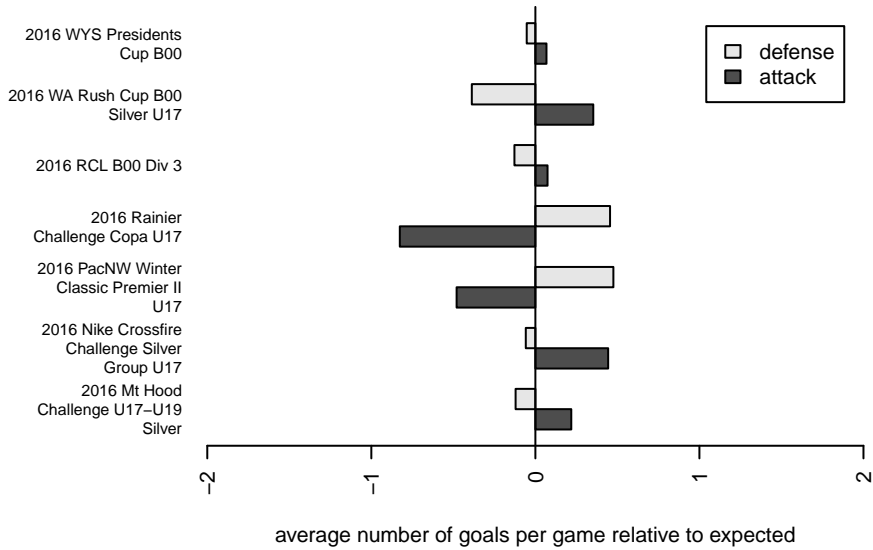

Performance relative to 13 month average