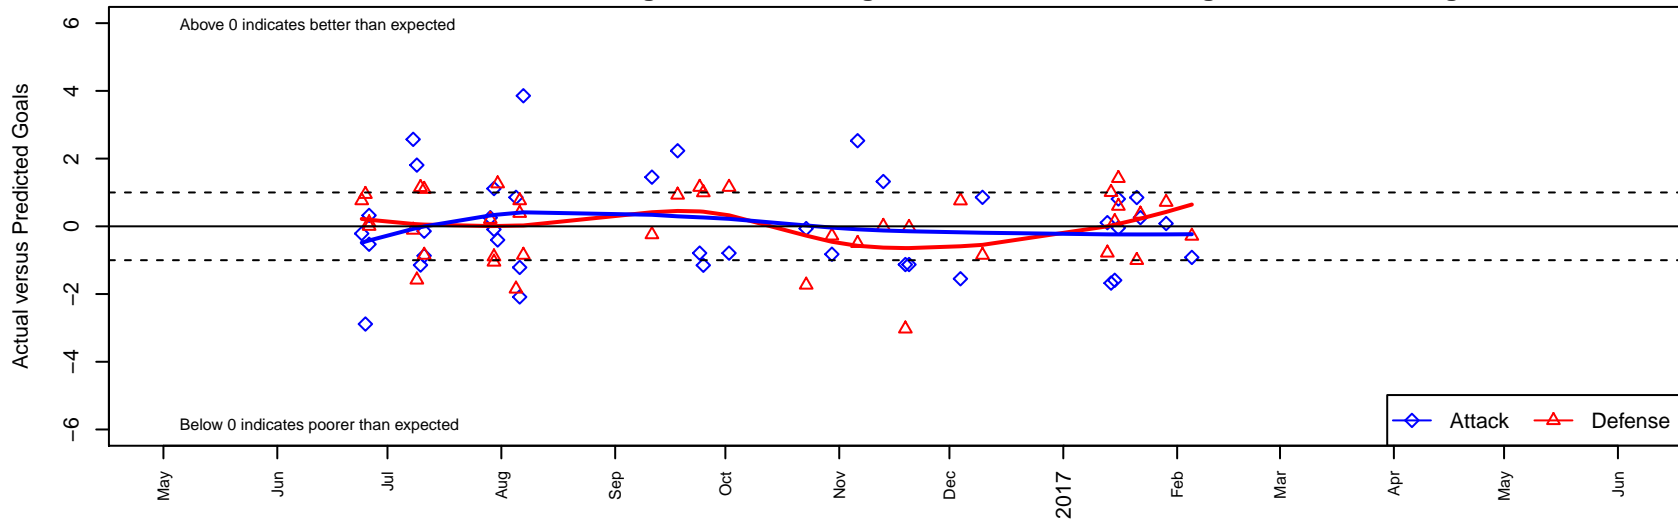

WPFC Navy B00

Washington Premier FC
 Tacoma, WA
 B00 total strength=1533
 attack=14.19 defense=11.33
 fall league = RCL B00 Div 3
 notes= Hussen 2015

alt names used:
 WASHINGTON PREMIER B00 NAVY (WA)
 WPFC B00 Navy
 WPFC B00 Navy C
 WASHINGTON PREMIER B00 NAVY (WA)
 Washington Premier FC B00 Navy
 WPFC B00 Navy C

WPFC Navy B00
 Dots are actual minus expected GF (blue circles) and GA (red triangles).
 Blue line is smoothed change in attack strength. Red is smoothed change in defense strength.

**attack and defense variance (black dot)
relative to other teams
and top 10 in region**