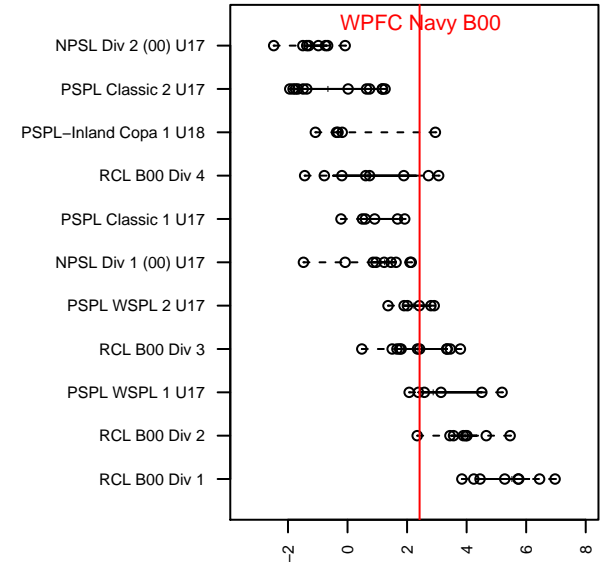

**attack and defense rating
relative to others at age
and all opponents in last 13 months**