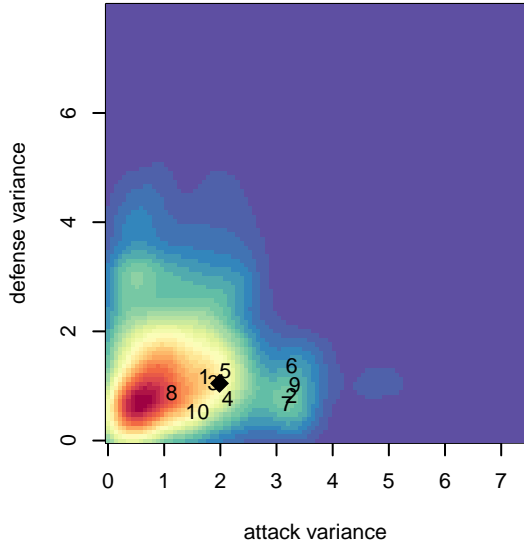

WPFC Navy B00

Washington Premier FC
 Tacoma, WA
 B00 total strength=1533
 attack=14.19 defense=11.33
 fall league = RCL B00 Div 3
 notes= Hussen 2015

alt names used:
 WASHINGTON PREMIER B00 NAVY (WA)
 WPFC B00 Navy
 WPFC B00 Navy C
 WASHINGTON PREMIER B00 NAVY (WA)
 Washington Premier FC B00 Navy
 WPFC B00 Navy C

WPFC Navy B00
 Dots are actual minus expected GF (blue circles) and GA (red triangles).
 Blue line is smoothed change in attack strength. Red is smoothed change in defense strength.

**attack and defense variance (black dot)
relative to other teams
and top 10 in region**