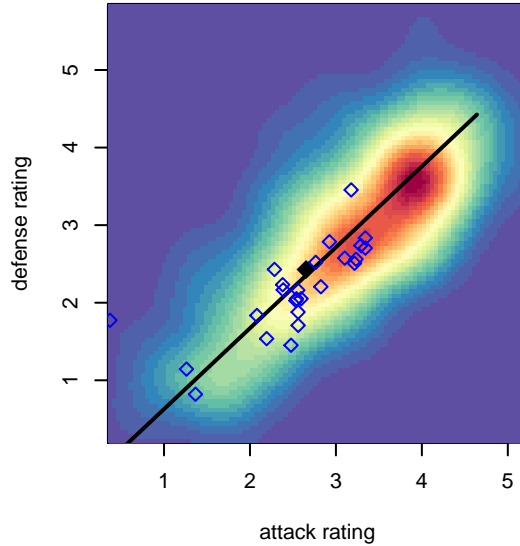

**attack and defense rating
relative to others at age
and all opponents in last 13 months**