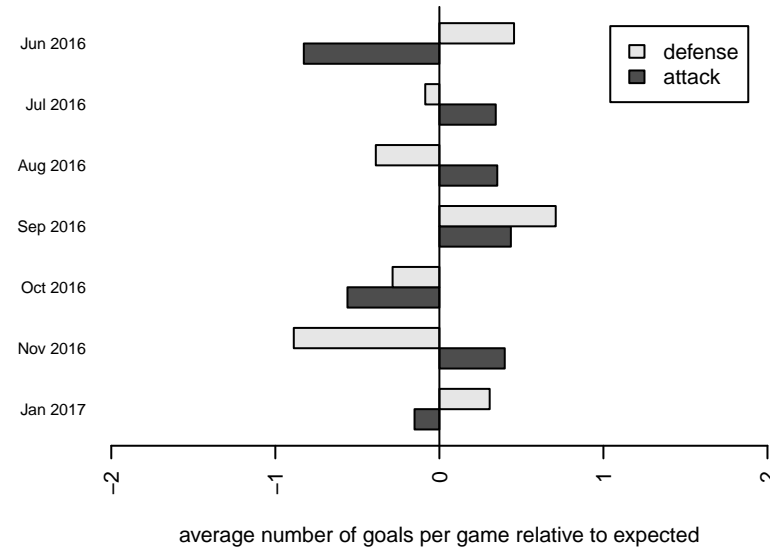

Performance relative to 13 month average